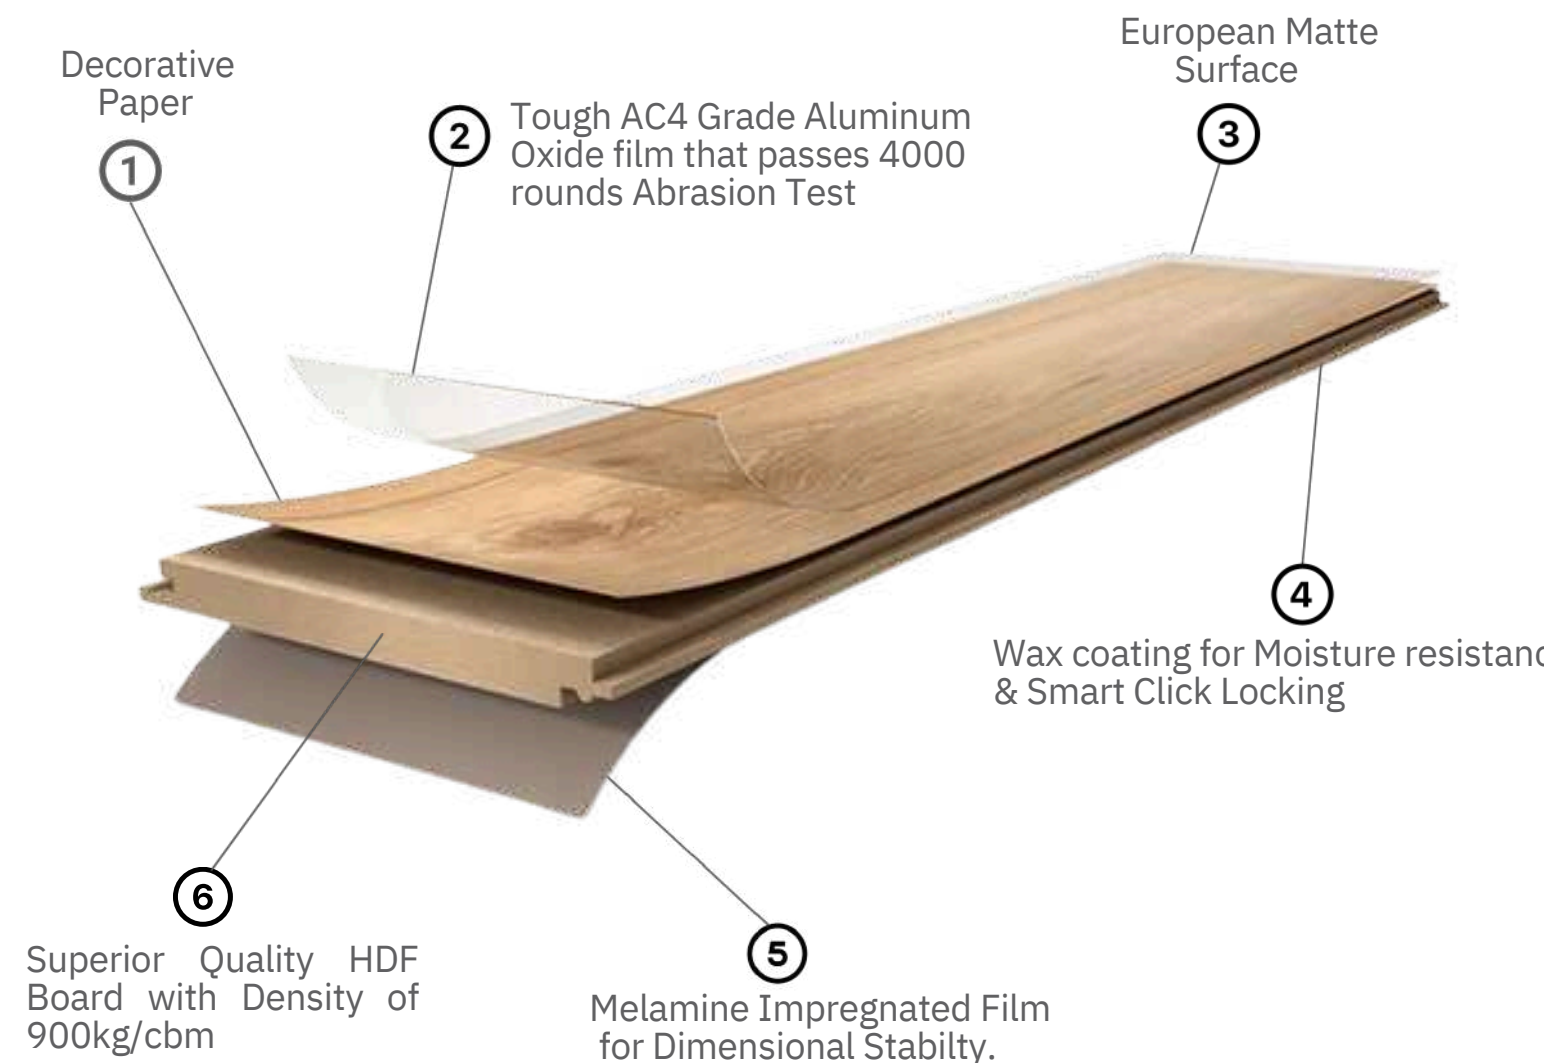

# Harmony Floors

WOODEN LAMINATE FLOORING

## Wooden Laminate Flooring

Harmony Floors provides its clients the best quality Laminated Wooden Flooring, with smart click and lock mechanism which makes it very easy to install & Dismantle the wooden flooring

Our Laminated Wooden Flooring is a step apart & brings the warmth, touch sensation, feel & experience of Hardwood Flooring to your steps.

# Oak Asphalt

Elevate your interiors with the bold sophistication of Oak Asphalt. Its deep grey tones and striking wood grain patterns create a contemporary look that adds depth and character to any space. Perfect for modern homes, this flooring provides a refined backdrop that beautifully complements both minimal and statement furniture while maintaining a warm, natural feel.